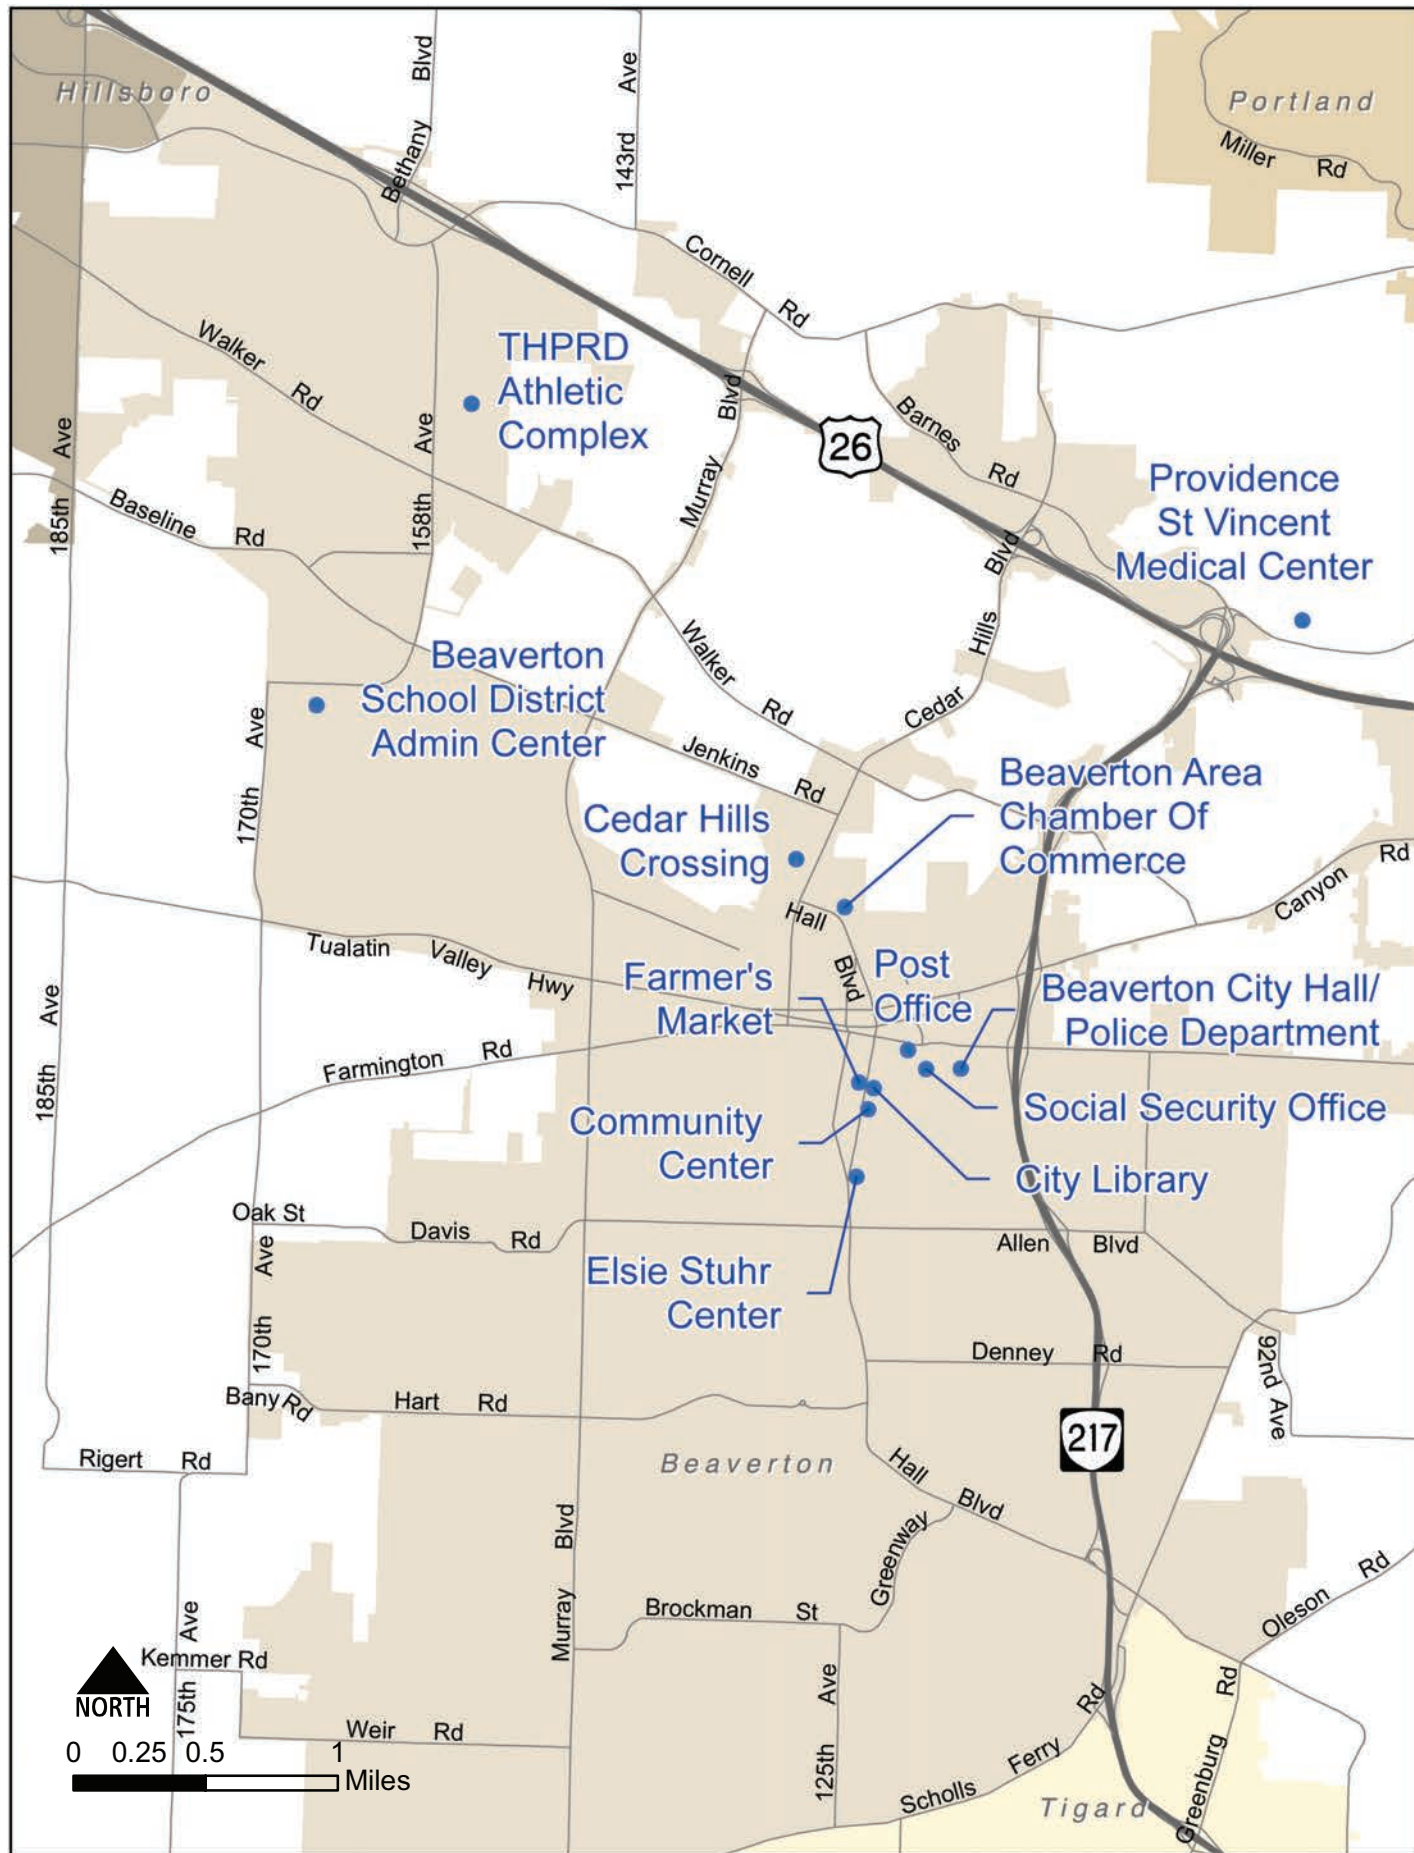

Monday - Friday 7:30 a.m. to 7:00 p.m.
Saturday 9:00 a.m. to 1:00 p.m.

Serving Beaverton for the past 20 years

Greetings from the Beaverton Area Chamber of Commerce!

At our last board meeting, I was looking at the back of my name placard which states the chambers mission statement. The statement reads “The Beaverton Area Chamber of Commerce strategically leads business development and retention, advocates sound public policy and provides innovative member services to sustain and enhance our vibrant and diverse community.” The statement is there to remind each Board Member of our goals and to help guide our decision making responsibilities.